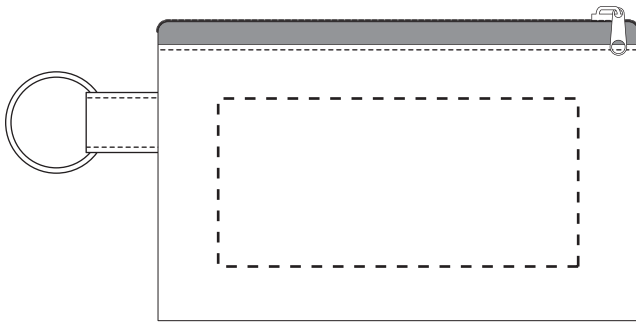

# Item Template

**Primary Imprint Method:**

Screen Print

**Max Imprint Color(s):**

1 Spot Color

**Location(s) & Size:**

STD: 3.75"W x 1.75"H

(Centered on Front)

ALT: 3.75"W x 1.75"H

(Centered on Back)

**Description:** Cotton ID Holder & Coin Pouch

**Size:** 5"W x 3.125"H

**Material:** Cotton

**Available Color(s):**

Black, Blue, Lime Green, Purple, Red

**FPO Item Rendering**

Dotted lines represent imprint area and do not print.

**Standard Position  
Item at 50% actual size**

**100% Actual Size Imprint**